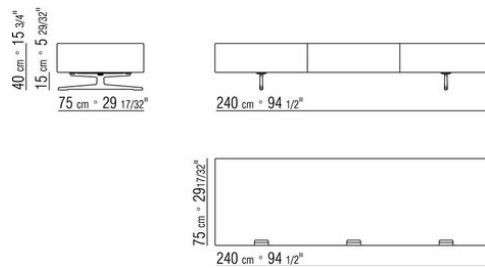

COD. 020768