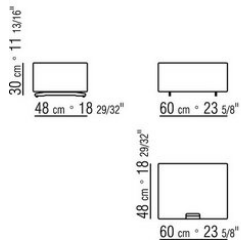

COD. 020784

COD. 020782