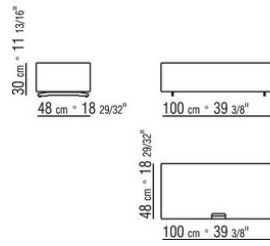

COD. 020783