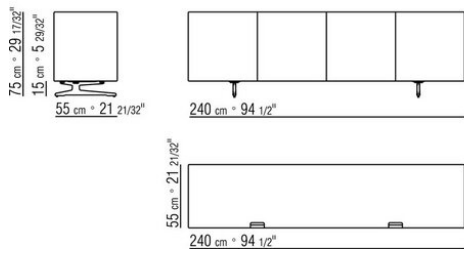

COD. 020769