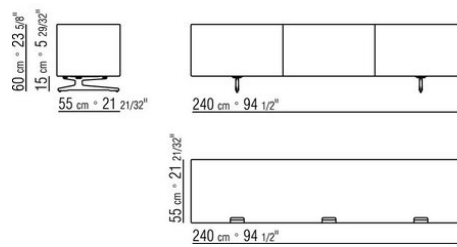

COD. 020782

COD. 020783