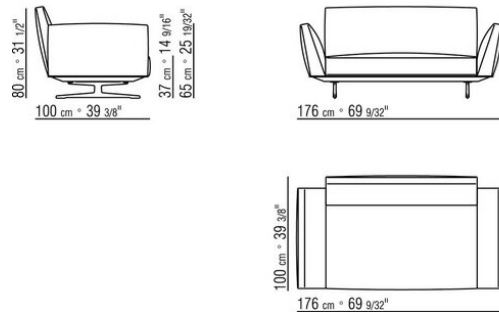

COD. 015R06