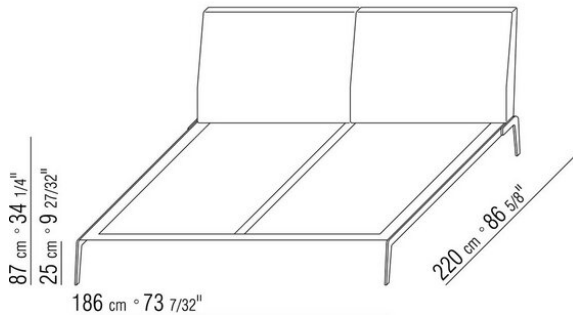

Upholstery is removable in both the fabric and leather versions

Piping in gros grain, available in all the colors on the sample board, for both fabric and leather covers

Attention: these prices do not include the mattress – please refer to the section bed accessories

COD. 014CM1

COD. 014CM2

COD. 014CM3

COD. 014CM5

COD. 014CM6

COD. 014CM8

014CXA

- N.1 COD.014C33 - END UNIT L CM.218 x105
- N.4 COD.014C97 - CUSHION CM.52 x48
- N.1 COD.014C15 - LONG CORNER L CM.122 x182