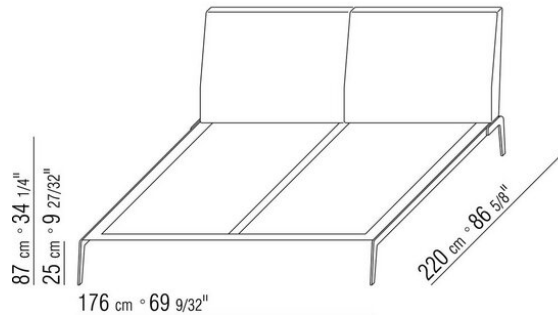

Upholstery is removable in both the fabric and leather versions

Piping in gros grain, available in all the colors on the sample board, for both fabric and leather covers

Attention: these prices do not include the mattress – please refer to the section bed accessories

COD. 014CM1

COD. 014CM2

COD. 014CM3

COD. 014CM5

COD. 014CM6

COD. 014CM8

014CXA

- N.1 COD.014C33 - END UNIT L CM.218 x105
- N.4 COD.014C97 - CUSHION CM.52 x48
- N.1 COD.014C15 - LONG CORNER L CM.122 x182