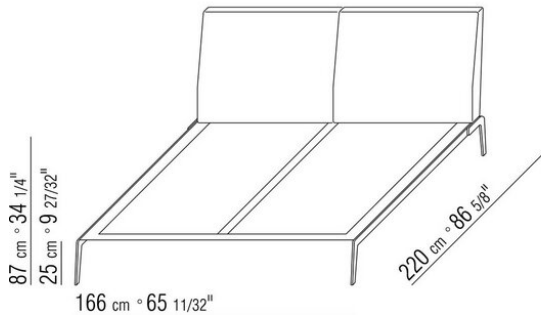

Wooden base with polyurethane padding covered with a protective fabric lining

Headboard metal insert with polyurethane and dacron padding covered with a protective fabric lining

Feet in satined, chrome, burnished, black chrome, glossy anthracite, matt titanium 710 metal finish. Rests on pads made of thermoplastic material

COD. 014CM1

COD. 014CM2

COD. 014CM3

COD. 014CM5

COD. 014CM6

COD. 014CM8

014CXA

- N.1 COD.014C33 - END UNIT L CM.218 x105
- N.4 COD.014C97 - CUSHION CM.52 x48
- N.1 COD.014C15 - LONG CORNER L CM.122 x182