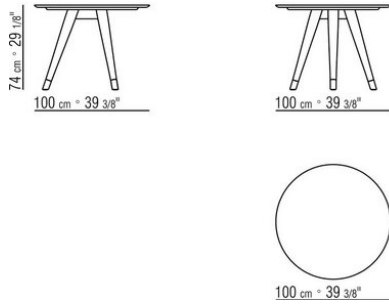

COD. 02A280