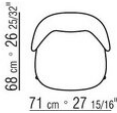

chrome, glossy anthracite, matt titanium
710

Feet in turned aluminum in the same finish as the base. Feet rest on tips made of thermoplastic material

Upholstery is not removable

COD. 02A722

COD. 02A723