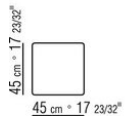

### SMALL TABLE

**Frame** in metal with satin, chrome, burnished, black chrome, glossy anthracite, white 100 or black 900. Rests on tips made of thermoplastic material

**Top** in wood canaletto walnut, canaletto walnut extra, ashwood natural, stained teak, stained ebony, stained wenge, stained walnut, stained brown; or, with lacquer finish in white, black, grey-green, lilac, mocha, salmon, dove grey, pine green, mustard, saffron, burgundy, teal, grey-blue,

**Small tables with wood top h.40 cm, with marble top h.41 cm**

COD. 023870

COD. 023871

COD. 023874

COD. 023875

COD. 023877

COD. 023878

COD. 023879