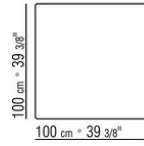

### SMALL TABLE

**Frame** in metal with satin, chrome, burnished, black chrome, glossy anthracite, white 100 or black 900. Rests on tips made of thermoplastic material

**Top** in wood canaletto walnut, canaletto walnut extra, ashwood natural, stained teak, stained ebony, stained wenge, stained walnut, stained brown; or, with lacquer finish in white, black, grey-green, lilac, mocha, salmon, dove grey, pine green, mustard, saffron, burgundy, teal, grey-blue,

**Small tables with wood top h.40 cm, with marble top h.41 cm**

COD. 023870

COD. 023871

COD. 023874

COD. 023875

COD. 023877

COD. 023878

COD. 023879