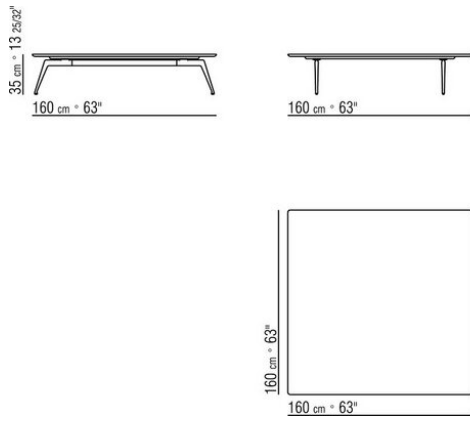

Feet in cast aluminum with satin, chrome, black chrome, burnished, glossy anthracite finish. Rests on pads made of thermoplastic material

Small tables with wood top h.33 cm, with marble top h.35 cm

COD. 023572