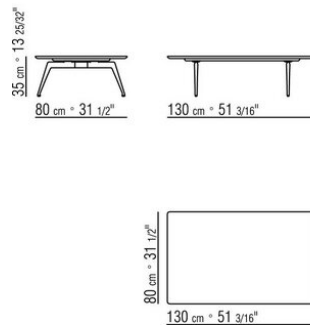

COD. 023574