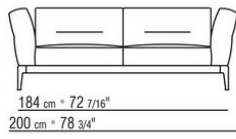

COD. 023602