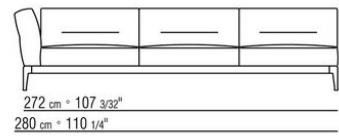

COD. 023617