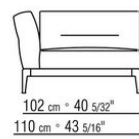

Backrest cushions in sterilized goose down (Assopiuma certified, gold label), on

request, with upcharge.

An optional 57x48cm cushion is recommended for each 100cm-deep seat

Feet in cast aluminum with satin, chrome, black chrome, burnished, glossy anthracite, matt titanium 710 finish. Rests on pads made of thermoplastic material

Upholstery is removable in both the fabric and leather versions

Attention: elements of different (90cm and 100cm) depths cannot be combined

The overall dimensions of the armrest and backrest are indicative

COD. 023602

COD. 023603

COD. 023604

COD. 023605

COD. 023661

COD. 023663

COD. 023611

COD. 023613