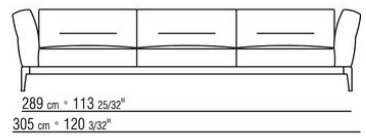

Backrest cushions in sterilized goose down (Assopiuma certified, gold label), on

request, with upcharge.

An optional 57x48cm cushion is recommended for each 100cm-deep seat

Feet in cast aluminum with satin, chrome, black chrome, burnished, glossy anthracite, matt titanium 710 finish. Rests on pads made of thermoplastic material

Upholstery is removable in both the fabric and leather versions

Attention: elements of different (90cm and 100cm) depths cannot be combined

The overall dimensions of the armrest and backrest are indicative

COD. 023602

COD. 023603

COD. 023604

COD. 023605

COD. 023661

COD. 023663

COD. 023611

COD. 023613