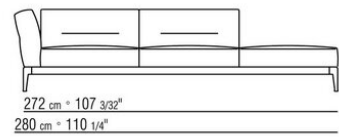

Backrest cushions in sterilized goose down (Assopiuma certified, gold label), on

request, with upcharge.

An optional 57x48cm cushion is recommended for each 100cm-deep seat

Feet in cast aluminum with satin, chrome, black chrome, burnished, glossy anthracite, matt titanium 710 finish. Rests on pads made of thermoplastic material

COD. 023615

COD. 023617

COD. 023621

COD. 023623

COD. 023625

COD. 023627

COD. 023631

COD. 023633

COD. 023650

COD. 023651

COD. 023699

0236XA

N.1 COD.023617 - END UNIT L CM.280 x100
N.1 COD.023627 - LONG CORNER L CM.280 x100
N.8 COD.023699 - CUSHION CM.57 x48

0236XB

N.1 COD.0236B5 - END UNIT L CM.220 x90
N.1 COD.0236B3 - END UNIT L CM.155 x90
N.1 COD.0236D1 - TERMINAL UNIT L CM.147 x90
N.7 COD.023699 - CUSHION CM.57 x48