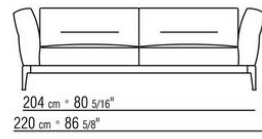

COD. 023603