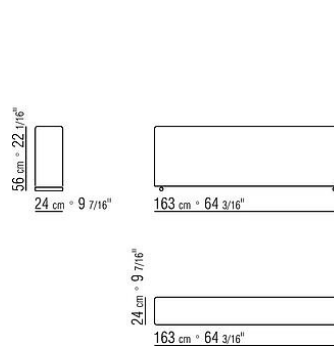

Feet in epoxy powder-coated metal. Rests on pads made of thermoplastic material

Upholstery is removable in both the fabric and leather versions

COD. 011M34

COD. 011M38

COD. 011MA9

COD. 011M73

COD. 011M74

COD. 011M11