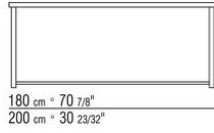

COD. 014560