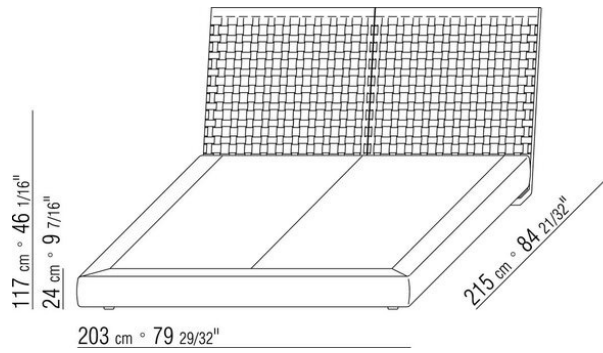

COD. 014LL5