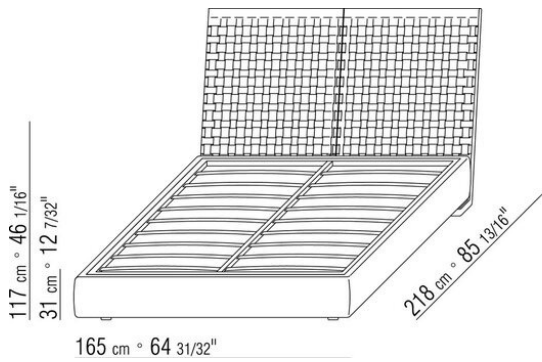

Base with storage that opens, metal platform with wood slats

Bedframe in plywood with polyurethane foam padding, covered with a protective laminated fabric

Base with metal platform with wood slats, adjustable to four height positions: 1st 4.5 cm, 2nd 7.3 cm, 3rd 9.5 cm, 4th 12.6 cm; double-check there is sufficient space to support the platform inside the bed, as shown in the figure

COD. 014LL1

COD. 014LL2

COD. 014LL3

COD. 014LL5

COD. 014LM1

COD. 014LM2

COD. 014LM3

COD. 014LM5