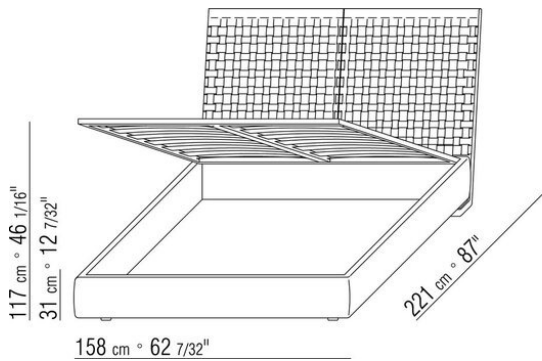

COD. 014LN6