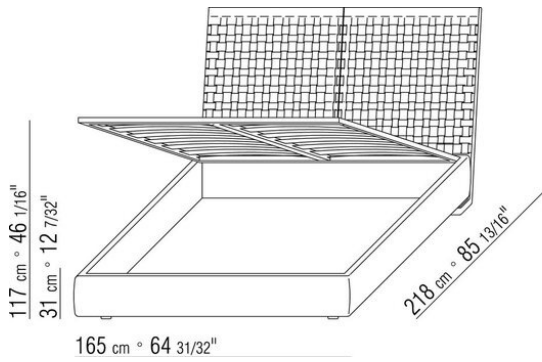

COD. 014LN1