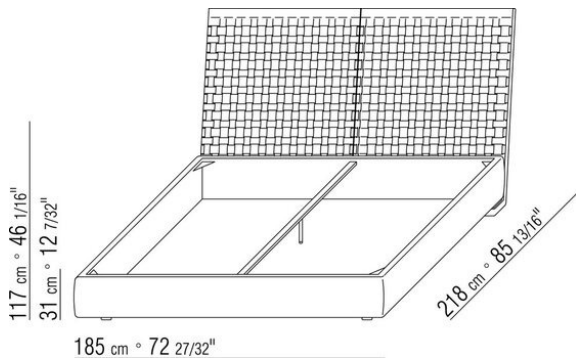

COD. 014LS3