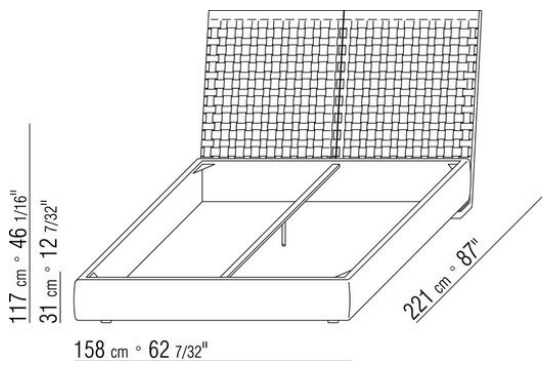

Base with storage that opens, metal platform with wood slats

Bedframe in plywood with polyurethane foam padding, covered with a protective laminated fabric

Base with metal platform with wood slats, adjustable to four height positions: 1st 4.5 cm, 2nd 7.3 cm, 3rd 9.5 cm, 4th 12.6 cm; double-check there is sufficient space to support the platform inside the bed, as shown in the figure

COD. 014LS1

COD. 014LS2

COD. 014LS3

COD. 014LS5

COD. 014LS6

COD. 014LS8

014LXA

- N.3 COD.014L98 - CUSHION CM.63 x55
- N.1 COD.014L17 - END UNIT / CORNER L / HIDE LEATHER CM.198 x97
- N.1 COD.014L40 - SOFA / CORNER HIDE LEATHER CM.225 x97
- N.3 COD.014L99 - CUSHION CM.52 x48

014LXB

- N.3 COD.014L98 - CUSHION CM.63 x55
- N.1 COD.014L19 - END UNIT / CORNER L / HIDE LEATHER CM.283 x97
- N.1 COD.014L25 - LONG CORNER L / W/LEATHER ARMREST CM.283 x97
- N.5 COD.014L99 - CUSHION CM.52 x48