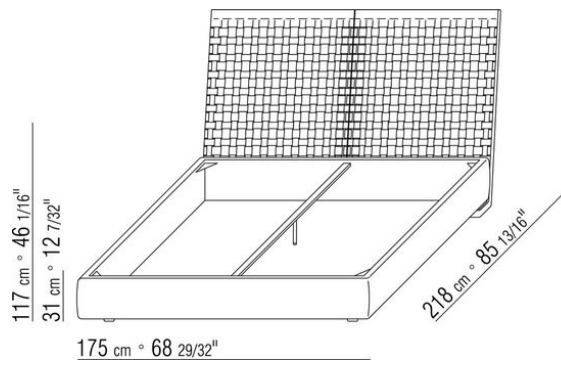

Base with storage that opens, metal platform with wood slats

Bedframe in plywood with polyurethane foam padding, covered with a protective laminated fabric

Base with metal platform with wood slats, adjustable to four height positions: 1st 4.5 cm, 2nd 7.3 cm, 3rd 9.5 cm, 4th 12.6 cm; double-check there is sufficient space to support the platform inside the bed, as shown in the figure

COD. 014LS1

COD. 014LS2

COD. 014LS3

COD. 014LS5

COD. 014LS6

COD. 014LS8

014LXA

- N.3 COD.014L98 - CUSHION CM.63 x55
- N.1 COD.014L17 - END UNIT / CORNER L / HIDE LEATHER CM.198 x97
- N.1 COD.014L40 - SOFA / CORNER HIDE LEATHER CM.225 x97
- N.3 COD.014L99 - CUSHION CM.52 x48