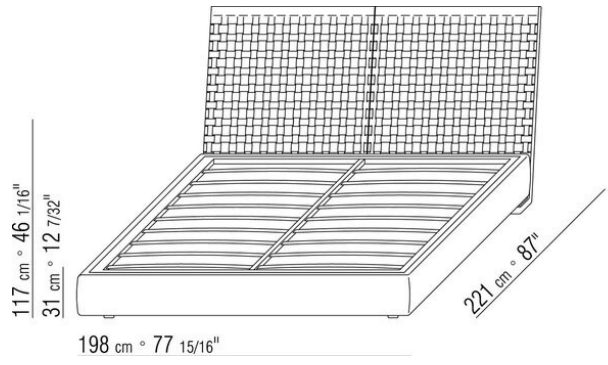

COD. 014LM8