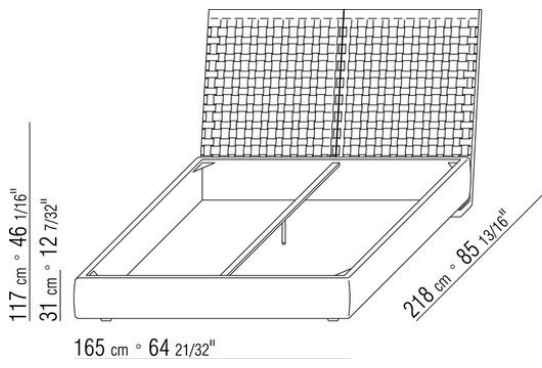

COD. 014LS1