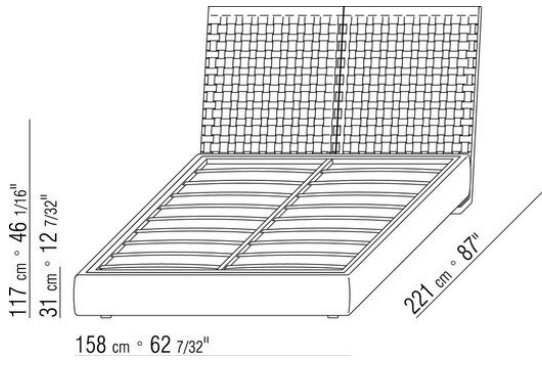

COD. 014LM6