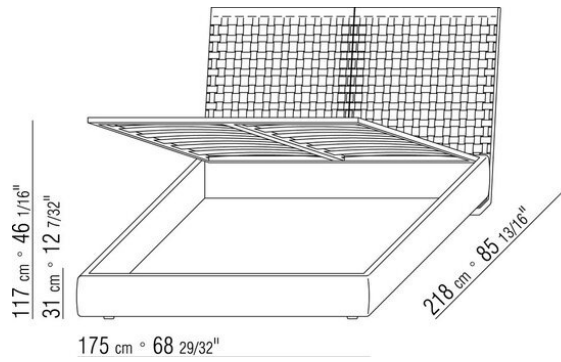

COD. 014LN2