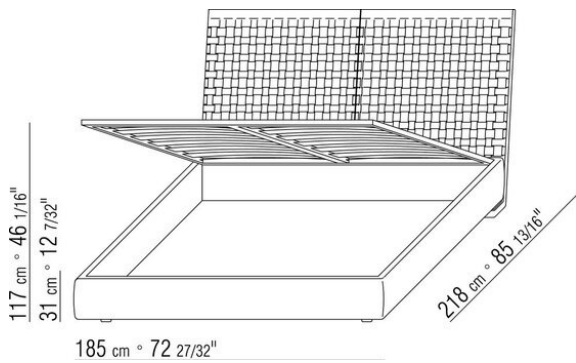

COD. 014LN3