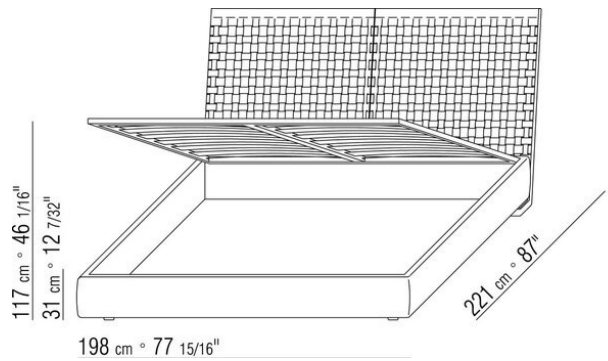

COD. 014LN8