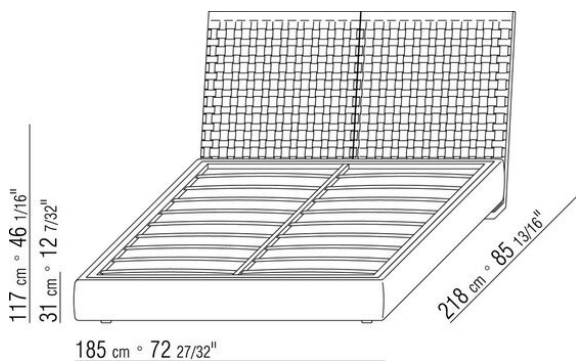

Base with storage that opens, metal platform with wood slats

Bedframe in plywood with polyurethane foam padding, covered with a protective laminated fabric

Base with metal platform with wood slats, adjustable to four height positions: 1st 4.5 cm, 2nd 7.3 cm, 3rd 9.5 cm, 4th 12.6 cm; double-check there is sufficient space to support the platform inside the bed, as shown in the figure

COD. 014LL1

COD. 014LL2

COD. 014LL3

COD. 014LL5

COD. 014LM1

COD. 014LM2

COD. 014LM3

COD. 014LM5