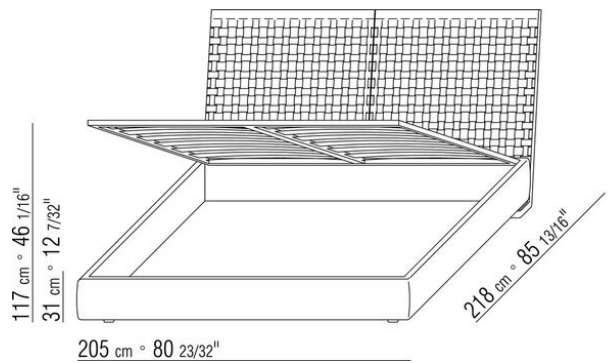

COD. 014LN5