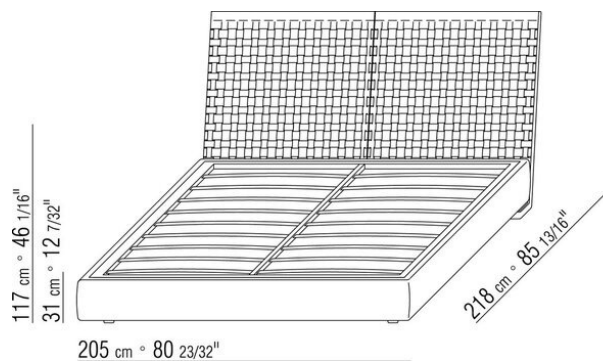

Base with storage that opens, metal platform with wood slats

Bedframe in plywood with polyurethane foam padding, covered with a protective laminated fabric

Base with metal platform with wood slats, adjustable to four height positions: 1st 4.5 cm, 2nd 7.3 cm, 3rd 9.5 cm, 4th 12.6 cm; double-check there is sufficient space to support the platform inside the bed, as shown in the figure

COD. 014LL1

COD. 014LL2

COD. 014LL3

COD. 014LL5

COD. 014LM1

COD. 014LM2

COD. 014LM3

COD. 014LM5