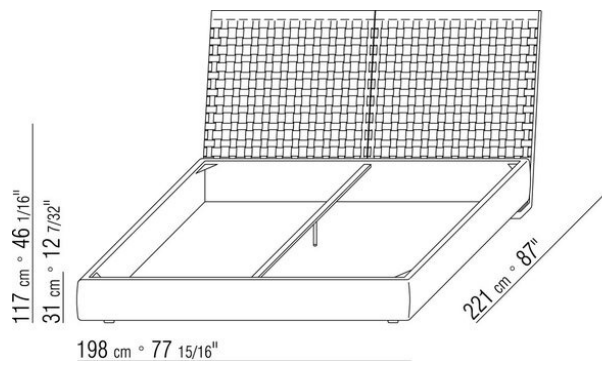

Base with storage that opens, metal platform with wood slats

Bedframe in plywood with polyurethane foam padding, covered with a protective laminated fabric

Base with metal platform with wood slats, adjustable to four height positions: 1st 4.5 cm, 2nd 7.3 cm, 3rd 9.5 cm, 4th 12.6 cm; double-check there is sufficient space to support the platform inside the bed, as shown in the figure

COD. 014LS1

COD. 014LS2

COD. 014LS3

COD. 014LS5

COD. 014LS6

COD. 014LS8

014LXA

- N.3 COD.014L98 - CUSHION CM.63 x55
- N.1 COD.014L17 - END UNIT / CORNER L / HIDE LEATHER CM.198 x97
- N.1 COD.014L40 - SOFA / CORNER HIDE LEATHER CM.225 x97
- N.3 COD.014L99 - CUSHION CM.52 x48

014LXB

- N.3 COD.014L98 - CUSHION CM.63 x55
- N.1 COD.014L19 - END UNIT / CORNER L / HIDE LEATHER CM.283 x97
- N.1 COD.014L25 - LONG CORNER L / W/LEATHER ARMREST CM.283 x97
- N.5 COD.014L99 - CUSHION CM.52 x48