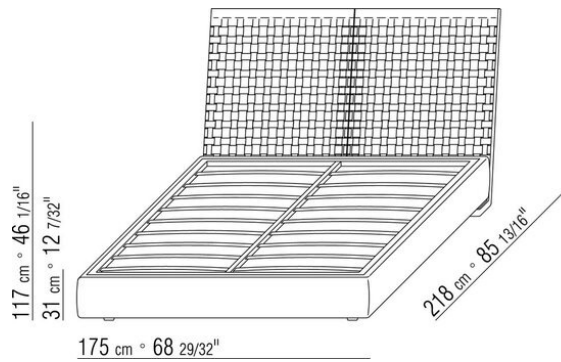

Base with storage that opens, metal platform with wood slats

Bedframe in plywood with polyurethane foam padding, covered with a protective laminated fabric

Base with metal platform with wood slats, adjustable to four height positions: 1st 4.5 cm, 2nd 7.3 cm, 3rd 9.5 cm, 4th 12.6 cm; double-check there is sufficient space to support the platform inside the bed, as shown in the figure

COD. 014LL1

COD. 014LL2

COD. 014LL3

COD. 014LL5

COD. 014LM1

COD. 014LM2

COD. 014LM3

COD. 014LM5