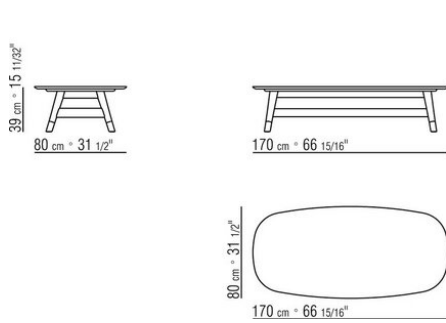

COD. 02A275