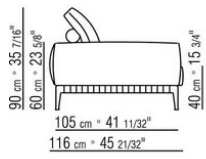

COD. 028703