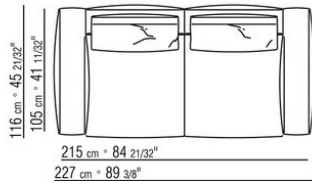

COD. 028703