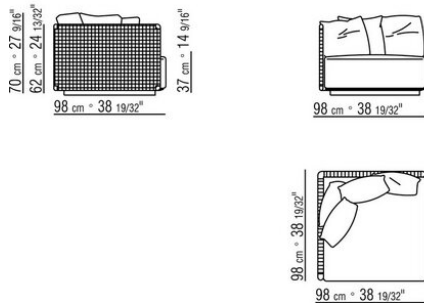

COD. 0265A1