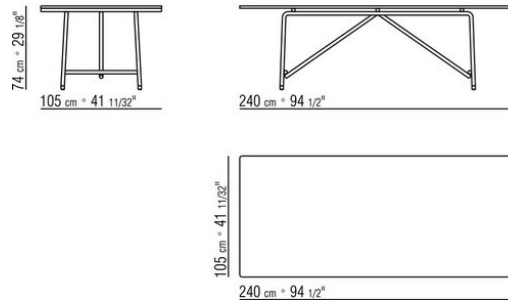

COD. 0282L2