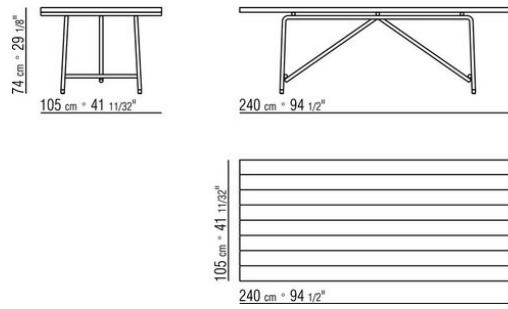

**Top** in solid iroko wood in natural finish, stained grey, stained brown, lacquered white or in the following types of stone: porphyry, cardoso, lava, beola argentata. The measure 300x105 is not available with stone top

**Feet** rest on tips made of thermoplastic material

**Cover** in waterproof material; cover is upon request, with upcharge

COD. 0282L0

COD. 0282L2

COD. 0282M0

COD. 0282M2

COD. 0282M4