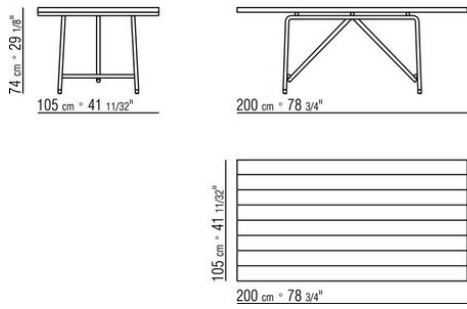

**Top** in solid iroko wood in natural finish, stained grey, stained brown, lacquered white or in the following types of stone: porphyry, cardoso, lava, beola argentata. The measure 300x105 is not available with stone top

**Feet** rest on tips made of thermoplastic material

**Cover** in waterproof material; cover is upon request, with upcharge

COD. 0282L0

COD. 0282L2

COD. 0282M0

COD. 0282M2

COD. 0282M4