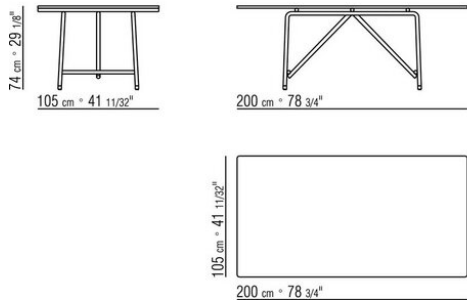

COD. 0282L0