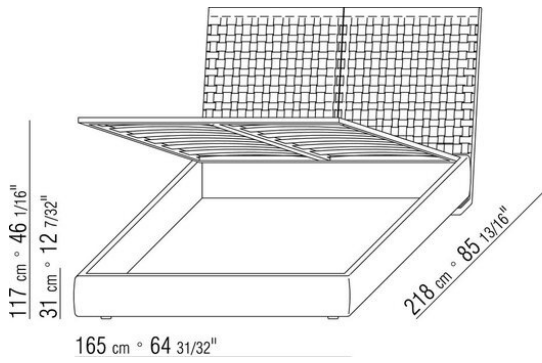

COD. 014LN1