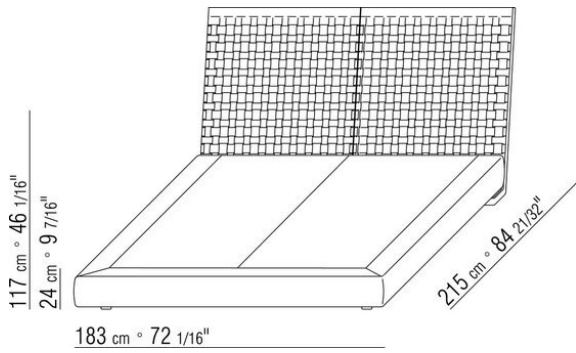

COD. 014LL3