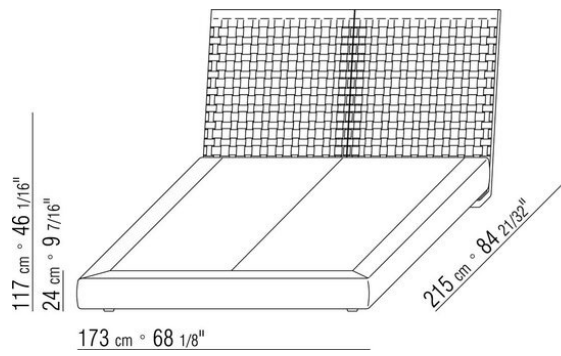

COD. 014LL2