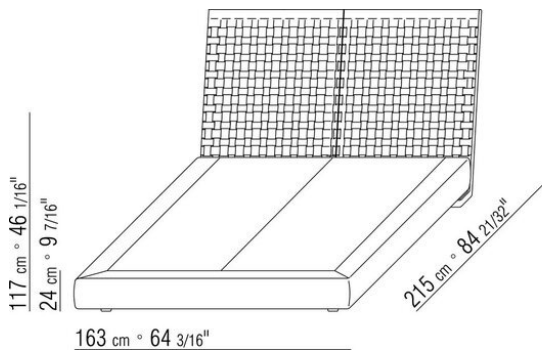

COD. 014LL1