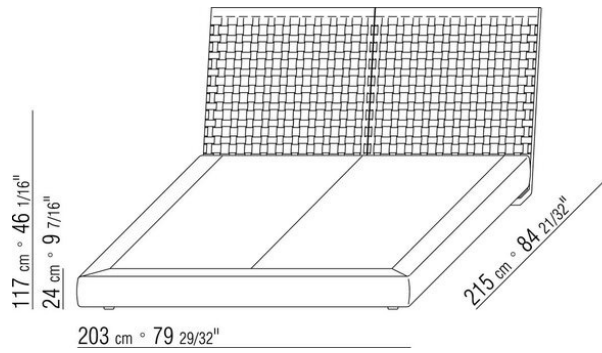

COD. 014LL5