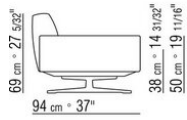

COD. 015G02