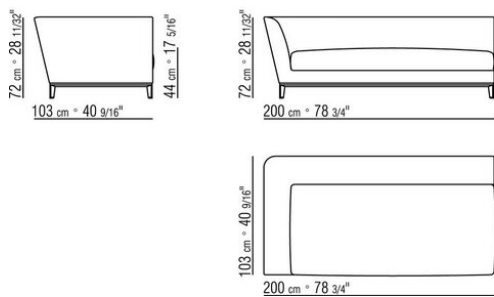

Piping in gros grain, available in all the colors on the sample board, for both fabric and leather covers

COD. 01LX03

COD. 01LX06

COD. 01LX07

COD. 01LX13

COD. 01LX15

COD. 01LX05

COD. 01LX08