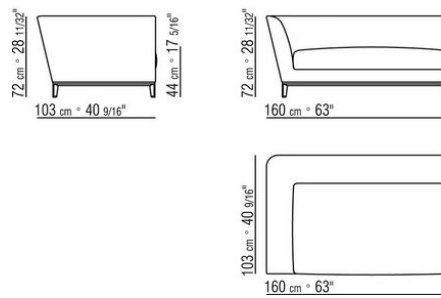

Piping in gros grain, available in all the colors on the sample board, for both fabric and leather covers

COD. 01LX03

COD. 01LX06

COD. 01LX07

COD. 01LX13

COD. 01LX15

COD. 01LX05

COD. 01LX08