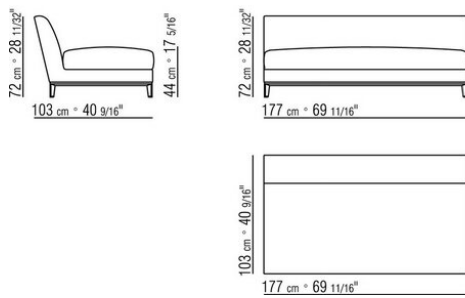

Piping in gros grain, available in all the colors on the sample board, for both fabric and leather covers

COD. 01LX03

COD. 01LX06

COD. 01LX07

COD. 01LX13

COD. 01LX15

COD. 01LX05

COD. 01LX08