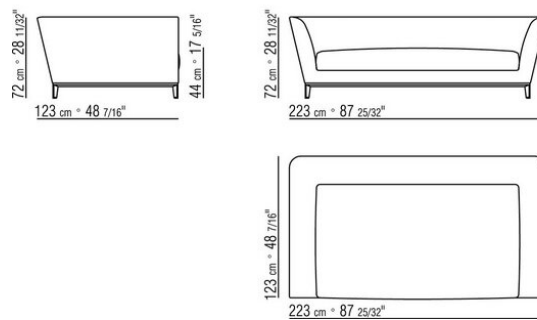

Piping in gros grain, available in all the colors on the sample board, for both fabric and leather covers

COD. 01LX03

COD. 01LX06

COD. 01LX07

COD. 01LX13

COD. 01LX15

COD. 01LX05

COD. 01LX08