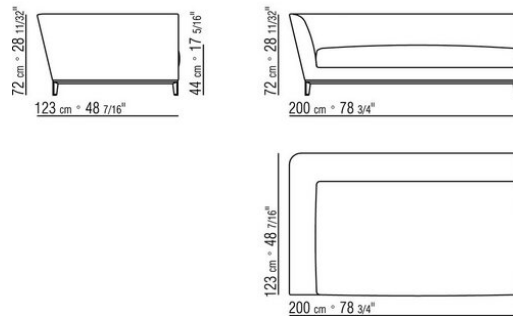

COD. 01LX19

COD. 01LX98