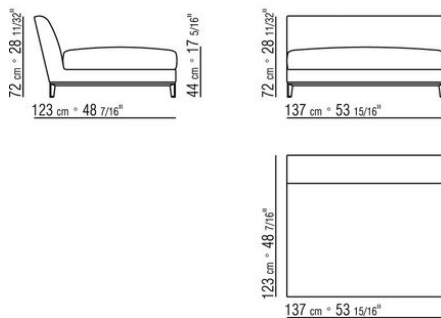

Piping in gros grain, available in all the colors on the sample board, for both fabric and leather covers

COD. 01LX03

COD. 01LX06

COD. 01LX07

COD. 01LX13

COD. 01LX15

COD. 01LX05

COD. 01LX08