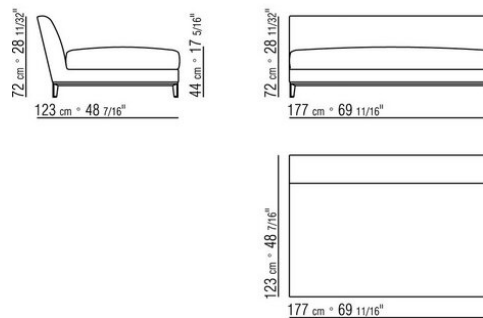

COD. 01LX09