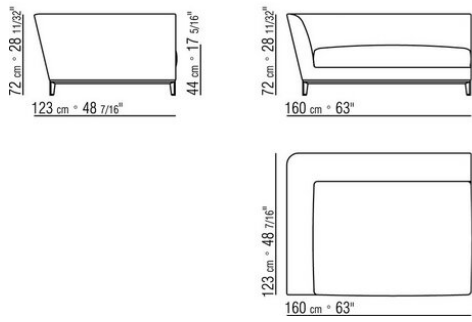

COD. 01LX97

COD. 01LX17