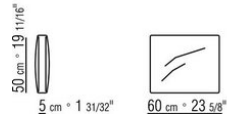

COD. 013R99

COD. 013R97