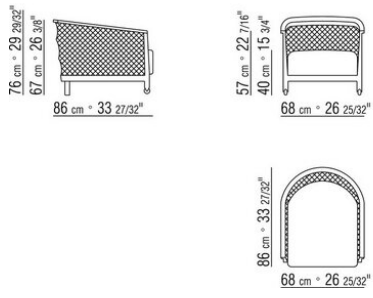

COD. 013R01

COD. 013R97

COD. 013R98