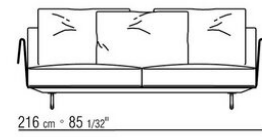

COD. 029003