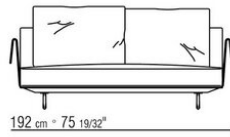

COD. 029002