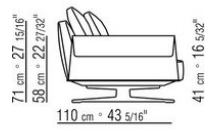

COD. 029003