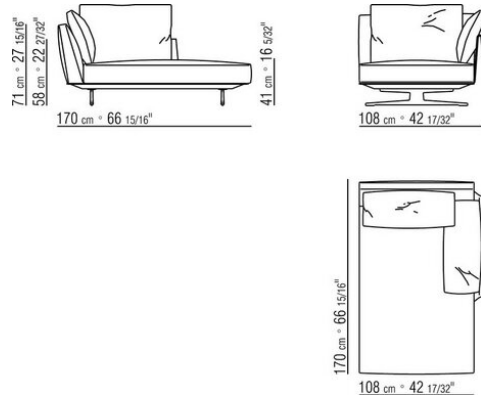

Upholstery is removable in both the fabric and leather versions

Upholstery piping fine tailoring includes grosgrain piping that can be crafted in all the colors on the sample board

COD. 029002

COD. 029003

COD. 029004

COD. 029005

COD. 029011

COD. 029013

COD. 029015

COD. 029017

COD. 029019

COD. 029021

N.1 COD.029017 - END UNIT L CM.256 x110
N.1 COD.029027 - LONG CORNER L CM.108 x210

0290XB

N.1 COD.029015 - END UNIT L CM.208 x110
N.1 COD.029014 - END UNIT R CM.208 x110