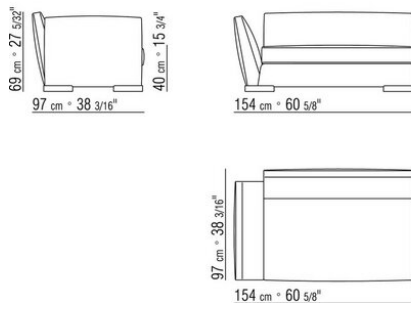

COD. 01M711