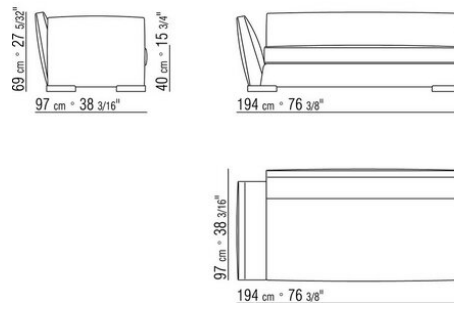

COD. 01M713