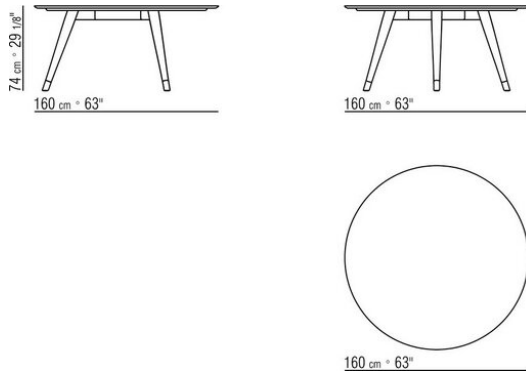

COD. 02A2L2