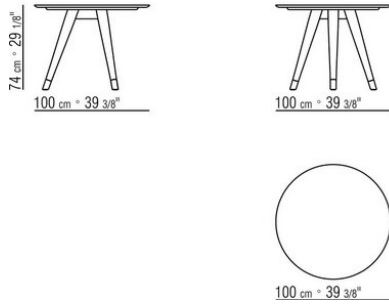

COD. 02A2L0