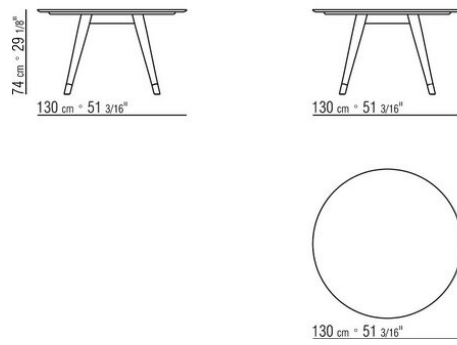

COD. 02A2L1