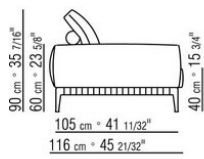

COD. 028703