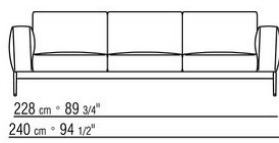

Piping in gros grain, available in all the colors on the sample board, for both fabric and leather covers

The overall dimensions of the armrest and backrest are indicative

COD. 0264F2

COD. 0264F3

COD. 0264F4