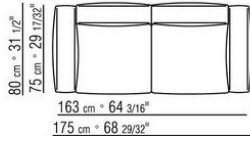

Piping in gros grain, available in all the colors on the sample board, for both fabric and leather covers

The overall dimensions of the armrest and backrest are indicative

COD. 0264F2

COD. 0264F3

COD. 0264F4