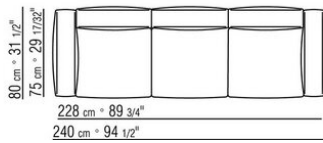

Piping in gros grain, available in all the colors on the sample board, for both fabric and leather covers

The overall dimensions of the armrest and backrest are indicative

COD. 0264F2

COD. 0264F3

COD. 0264F4