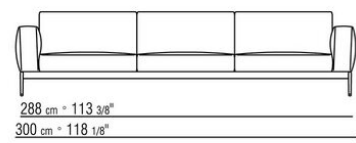

COD. 026498