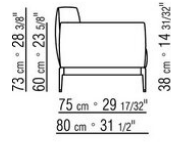

Piping in gros grain, available in all the colors on the sample board, for both fabric and leather covers

The overall dimensions of the armrest and backrest are indicative

COD. 0264F2

COD. 0264F3

COD. 0264F4