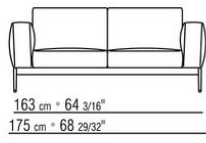

Piping in gros grain, available in all the colors on the sample board, for both fabric and leather covers

The overall dimensions of the armrest and backrest are indicative

COD. 0264F2

COD. 0264F3

COD. 0264F4