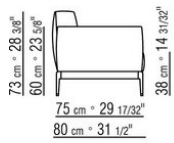

Piping in gros grain, available in all the colors on the sample board, for both fabric and leather covers

The overall dimensions of the armrest and backrest are indicative

COD. 0264F2

COD. 0264F3

COD. 0264F4