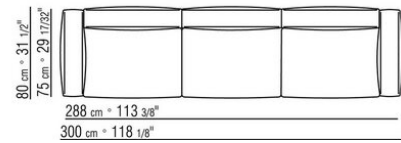

COD. 026498