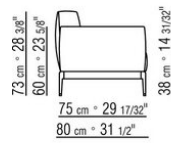

COD. 0264F5