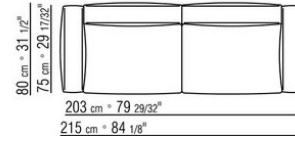

Piping in gros grain, available in all the colors on the sample board, for both fabric and leather covers

The overall dimensions of the armrest and backrest are indicative

COD. 0264F2

COD. 0264F3

COD. 0264F4