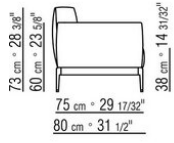

Piping in gros grain, available in all the colors on the sample board, for both fabric and leather covers

The overall dimensions of the armrest and backrest are indicative

COD. 0264F2

COD. 0264F3

COD. 0264F4