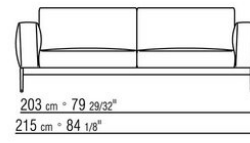

Piping in gros grain, available in all the colors on the sample board, for both fabric and leather covers

The overall dimensions of the armrest and backrest are indicative

COD. 0264F2

COD. 0264F3

COD. 0264F4