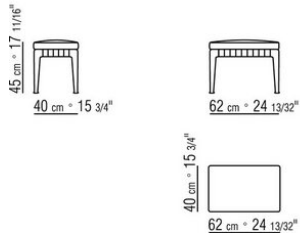

COD. 027157

COD. 027155