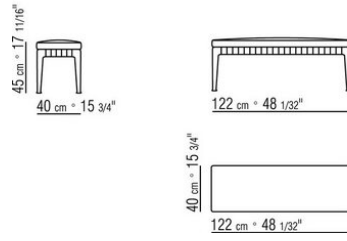

COD. 0271G5

COD. 027156