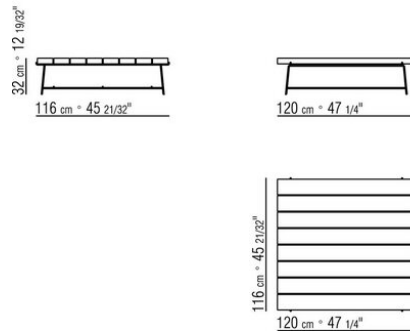

Top in solid iroko wood in natural finish, stained grey, stained brown, lacquered white or in the following types of stone: porphyry, cardoso, lava, beola argentata. The measure 300x105 is not available with stone top

Feet rest on tips made of thermoplastic material

Cover in waterproof material; cover is upon request, with upcharge

COD. 0282H0

COD. 0282H2

COD. 0282H5

COD. 0282K2

COD. 0282K5