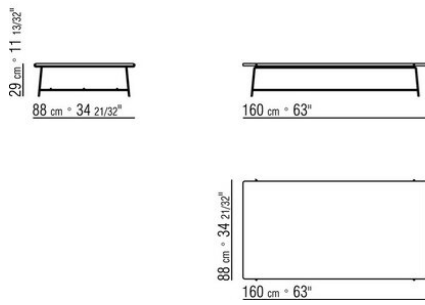

COD. 0282H5