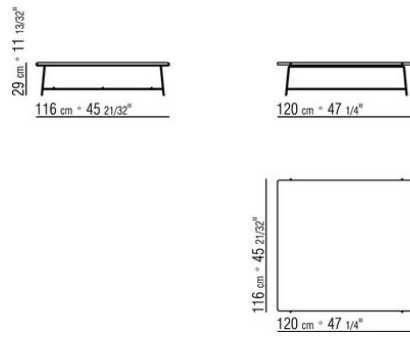

COD. 0282H2