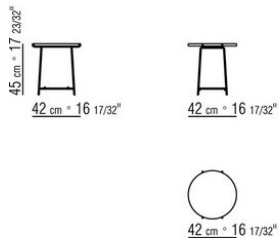

COD. 0282H0