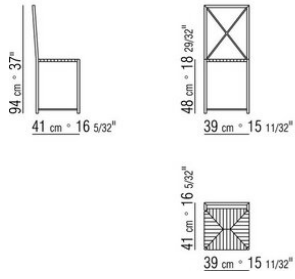

Seat in fibre cord or in hide leather: russian red 5008, olive 5006, black 5005, dark brown 5004, dark brown extra 5013, grey 5003, sand 5001, tobacco 5015

COD. 014501

COD. 014531