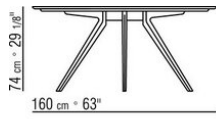

COD. 023883