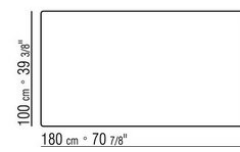

Art. "23880-23881-23882-23883-23884"
not available with marble

Tables with wood top h.73 cm, with marble top h.74 cm

COD. 023883

COD. 023884

COD. 023880

COD. 023881

COD. 023882

COD. 023885