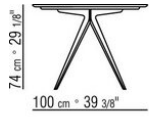

COD. 023886