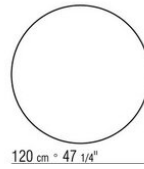

Art. "23880-23881-23882-23883-23884"
not available with marble

Tables with wood top h.73 cm, with marble top h.74 cm

COD. 023883

COD. 023884

COD. 023880

COD. 023881

COD. 023882

COD. 023885