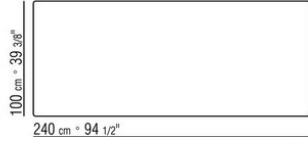

COD. 023886