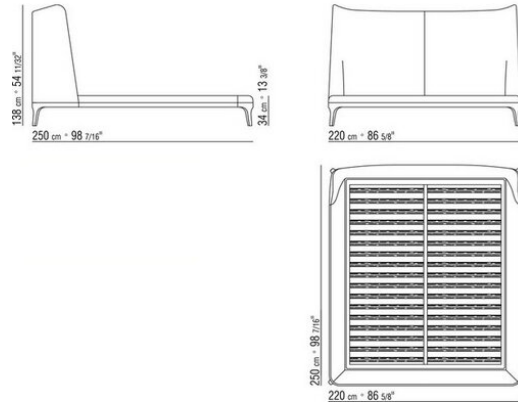

Rests on tips made of thermoplastic material

Platform in metal with wood slats

Upholstery is non-removable in both the fabric and leather versions

Upholstery piping with fabric covers the piping comes in gros grain, available in all the colors on the sample board. With leather covers the piping comes always in the same leather

N.b.: the slatted bed bases come in 2 pieces

COD. 011840

COD. 011841

COD. 011842