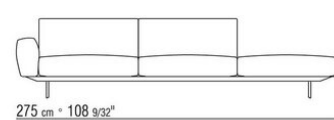

Cushion in sterilized goose down (Assopiuma certified, gold label)

Upholstery removable fabric or leather covers

COD. 015G02

COD. 015G03

COD. 015G04

COD. 015G05

COD. 015G31

COD. 015G33