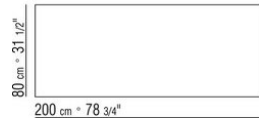

COD. 013092