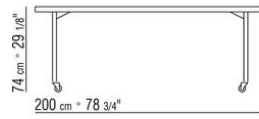

COD. 013092