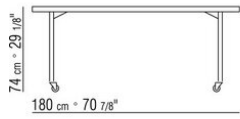

COD. 013094