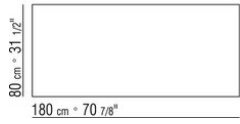

COD. 013093

COD. 013094