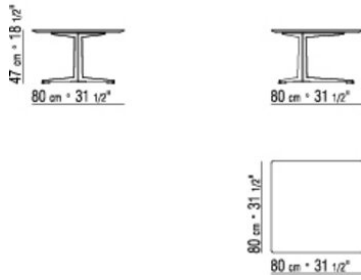

COD. 014X61

COD. 014X50