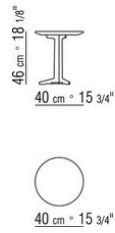

COD. 014X60