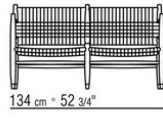

COD. 028403