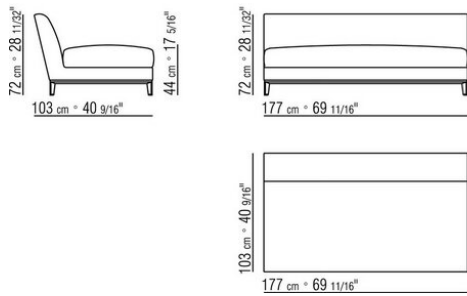

Piping in gros grain, available in all the colors on the sample board, for both fabric and leather covers

COD. 01LX03

COD. 01LX06

COD. 01LX07

COD. 01LX13

COD. 01LX15

COD. 01LX05

COD. 01LX08