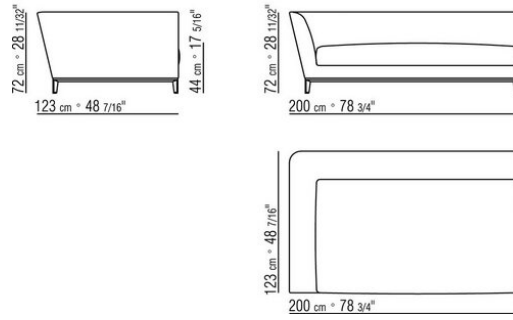

COD. 01LX19

COD. 01LX98