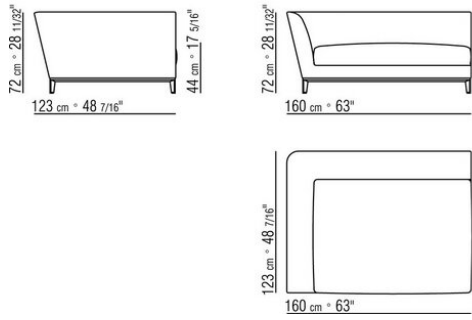

COD. 01LX97

COD. 01LX17