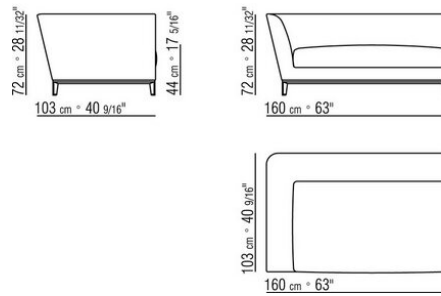

Piping in gros grain, available in all the colors on the sample board, for both fabric and leather covers

COD. 01LX03

COD. 01LX06

COD. 01LX07

COD. 01LX13

COD. 01LX15

COD. 01LX05

COD. 01LX08