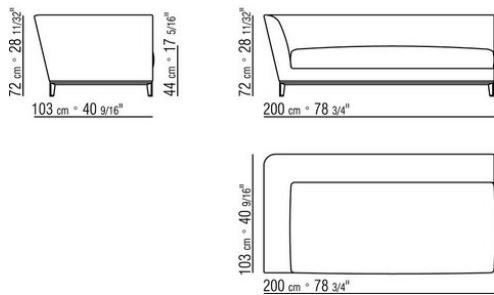

Piping in gros grain, available in all the colors on the sample board, for both fabric and leather covers

COD. 01LX03

COD. 01LX06

COD. 01LX07

COD. 01LX13

COD. 01LX15

COD. 01LX05

COD. 01LX08