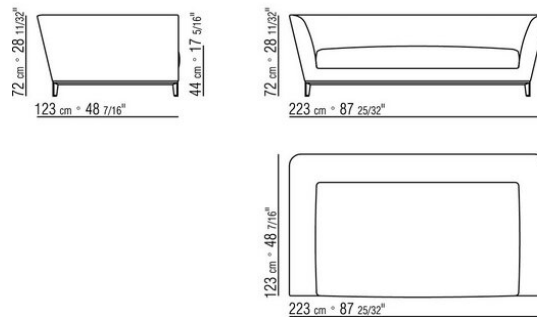

Piping in gros grain, available in all the colors on the sample board, for both fabric and leather covers

COD. 01LX03

COD. 01LX06

COD. 01LX07

COD. 01LX13

COD. 01LX15

COD. 01LX05

COD. 01LX08