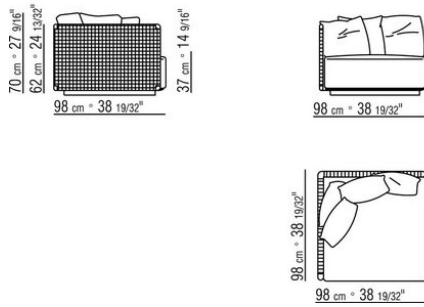

COD. 0265B1

COD. 0265A1