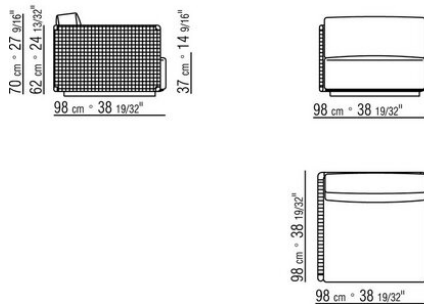

COD. 0265B1

COD. 0265D5