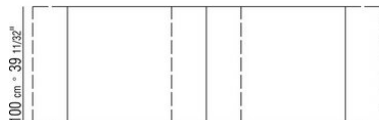

COD. 01IN61

240 cm = 94 15/32"

300 cm = 118 3/32"

100 cm = 39 11/32"

240 cm = 94 15/32"

300 cm = 118 3/32"

COD. 01IN62

300 cm = 118 3/32"

100 cm = 39 11/32"

300 cm = 118 3/32"