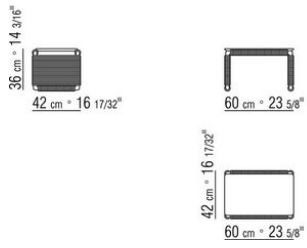

COD. 022370