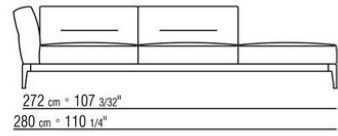

Backrest cushions in sterilized goose down (Assopiuma certified, gold label), on

request, with upcharge.

An optional 57x48cm cushion is recommended for each 100cm-deep seat

Feet in cast aluminum with satin, chrome, black chrome, burnished, glossy anthracite finish. Rests on pads made of thermoplastic material

COD. 023615

COD. 023617

COD. 023621

COD. 023623

COD. 023625

COD. 023627

COD. 023631

COD. 023633

COD. 023650

COD. 023651

COD. 023699

0236XA

N.1 COD.023617 - END UNIT L CM.280 x100
N.1 COD.023627 - LONG CORNER L CM.280 x100
N.8 COD.023699 - CUSHION CM.57 x48

0236XB

N.1 COD.0236B5 - END UNIT L CM.220 x90
N.1 COD.0236B3 - END UNIT L CM.155 x90
N.1 COD.0236D1 - TERMINAL UNIT L CM.147 x90
N.7 COD.023699 - CUSHION CM.57 x48