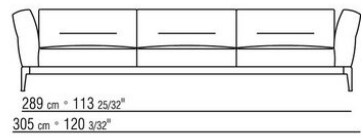

Backrest cushions in sterilized goose down (Assopiuma certified, gold label), on

request, with upcharge.

An optional 57x48cm cushion is recommended for each 100cm-deep seat

Feet in cast aluminum with satin, chrome, black chrome, burnished, glossy anthracite finish. Rests on pads made of thermoplastic material

Upholstery is removable in both the fabric and leather versions

Attention: elements of different (90cm and 100cm) depths cannot be combined

The overall dimensions of the armrest and backrest are indicative

COD. 023602

COD. 023603

COD. 023604

COD. 023605

COD. 023661

COD. 023663

COD. 023611

COD. 023613