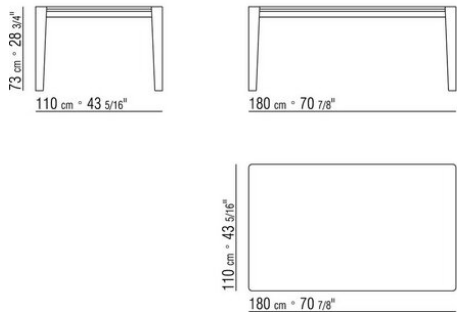

COD. 023380