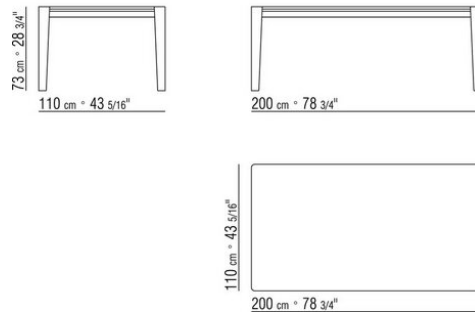

COD. 023381