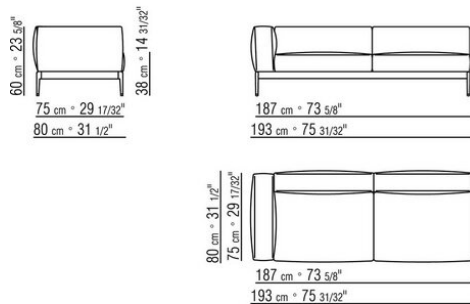

COD. 0255G3