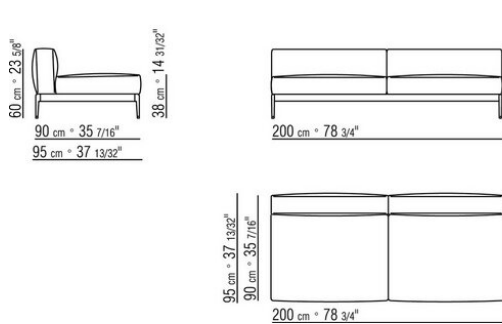

COD. 0255A9