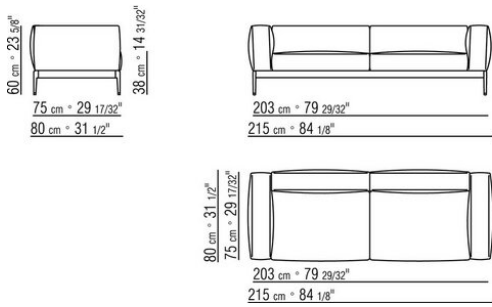

Choose the piping in gros grain, available in all the colors on the sample board, for both fabric and leather covers

The overall dimensions of the armrest and backrest are indicative

COD. 0255F3

COD. 0255F5

0255XB

- N.1 COD.025517 - END UNIT L CM.278 x105
- N.1 COD.0255C7 - LONG CORNER L CM.95 x278
- N.5 COD.025596 - CUSHION WITH ROLL CM.73 x63
- N.3 COD.025598 - CUSHION CM.52 x48