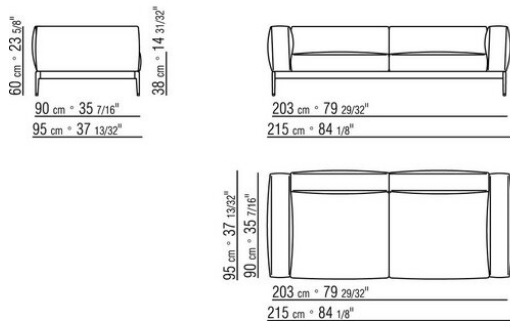

COD. 0255A3