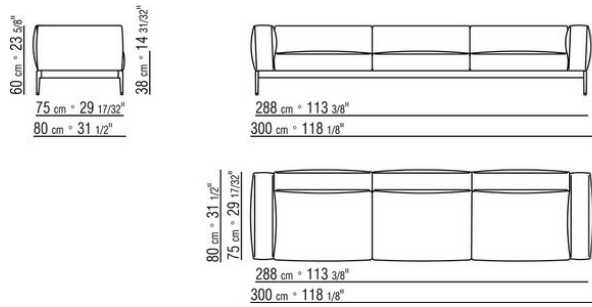

Choose the piping in gros grain, available in all the colors on the sample board, for both fabric and leather covers

The overall dimensions of the armrest and backrest are indicative

COD. 0255F3

COD. 0255F5

0255XB

- N.1 COD.025517 - END UNIT L CM.278 x105
- N.1 COD.0255C7 - LONG CORNER L CM.95 x278
- N.5 COD.025596 - CUSHION WITH ROLL CM.73 x63
- N.3 COD.025598 - CUSHION CM.52 x48