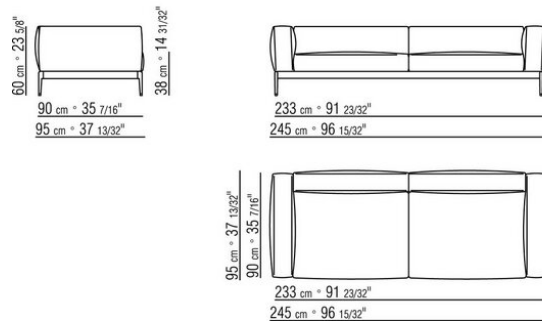

COD. 0255A4