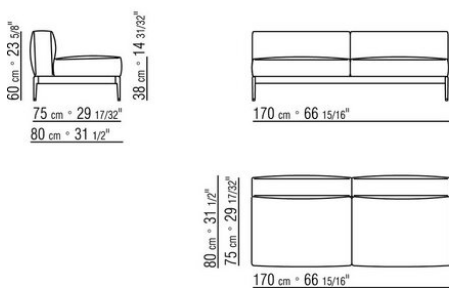

COD. 0255F8