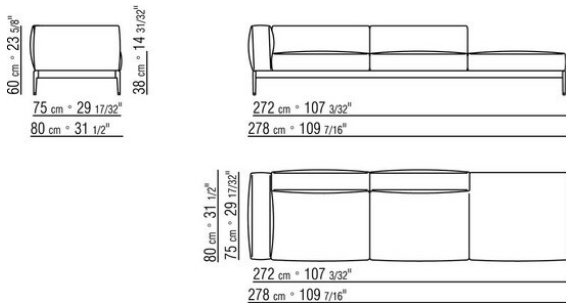

COD. 0255H7