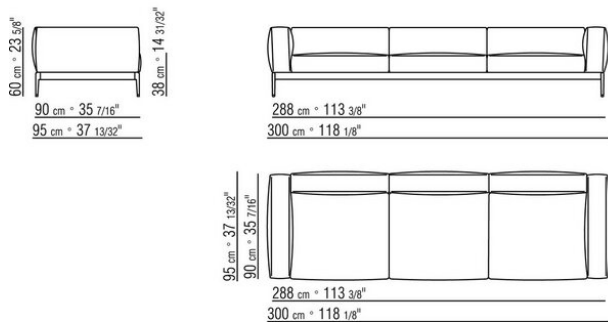

COD. 0255A5