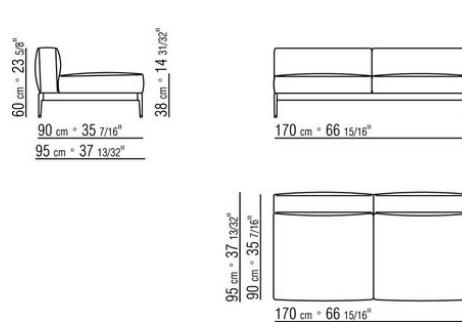

COD. 0255A8