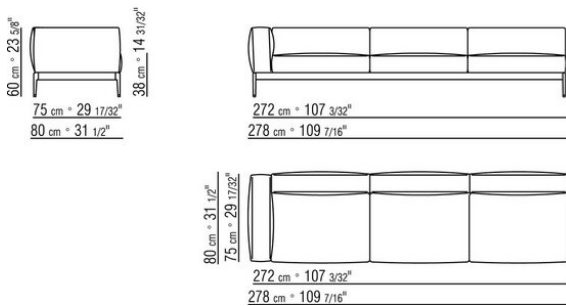

COD. 0255G7