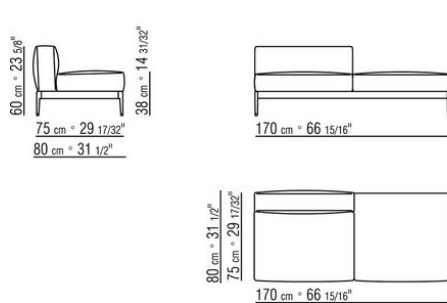

COD. 0255K1