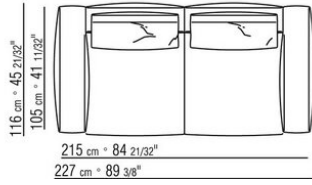

COD. 028703