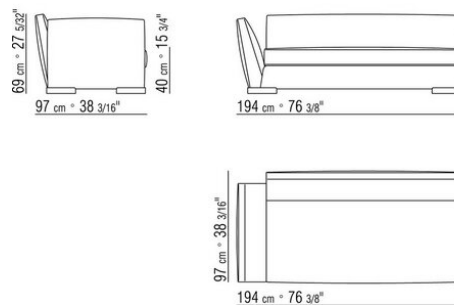

COD. 01M713