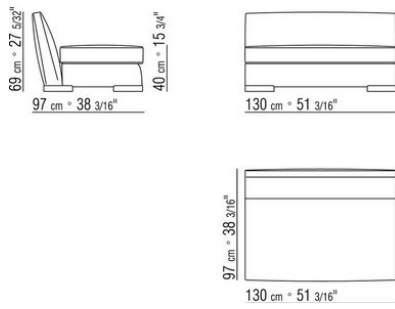

Piping - with fabric covers the piping comes in gros grain, available in all the colors on the sample board. With leather covers the piping comes always in the same leather.

COD. 01M703

COD. 01M704

COD. 01M706