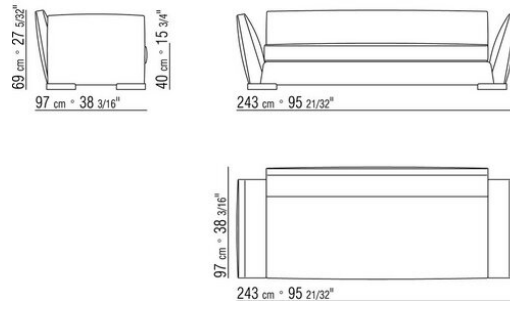

COD. 01M704