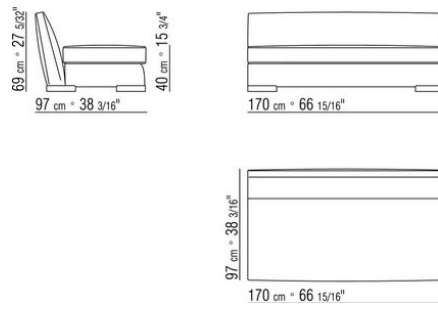

COD. 01M708