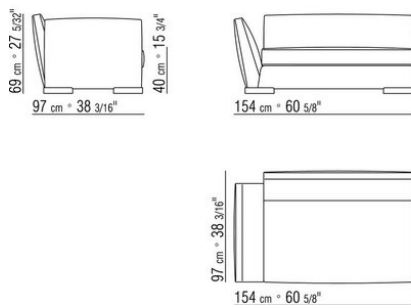

COD. 01M711