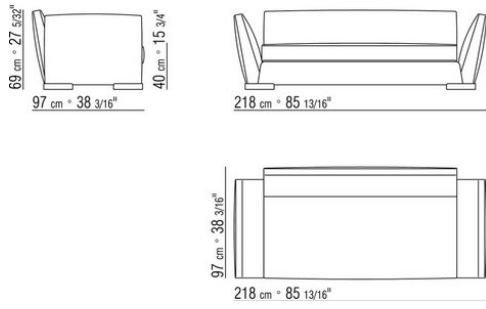

COD. 01M703