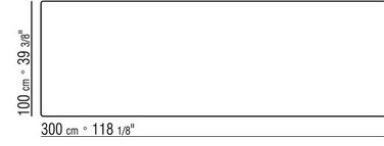

COD. 023887