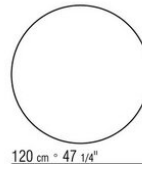

**Art. "23880-23881-23882-23883-23884"**  
not available with marble

**Tables with wood top h.73 cm, with marble top h.74 cm**

COD. 023883

COD. 023884

COD. 023880

COD. 023881

COD. 023882

COD. 023885