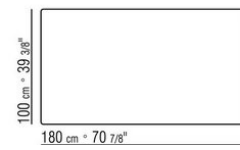

**Art. "23880-23881-23882-23883-23884"**  
not available with marble

**Tables with wood top h.73 cm, with marble top h.74 cm**

COD. 023883

COD. 023884

COD. 023880

COD. 023881

COD. 023882

COD. 023885