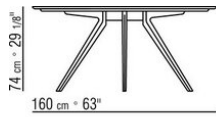

### TABLE

**Frame** in metal with satin, chrome, burnished, black chrome, glossy anthracite, white 100 or black 900. Rests on tips made of thermoplastic material

**Top** in wood canaletto walnut, canaletto walnut extra, ashwood natural, stained teak, stained ebony, stained wenge, stained walnut, stained brown; or, with lacquer finish in white, black, grey-green, lilac, mocha, salmon, dove grey, pine green, mustard, saffron, burgundy, teal, grey-blue, moss green or brick. Also available with

**Art. "23880-23881-23882-23883-23884"**  
not available with marble

**Tables with wood top h.73 cm, with marble top h.74 cm**

COD. 023883

COD. 023884

COD. 023880

COD. 023881

COD. 023882

COD. 023885