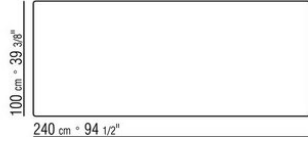

COD. 023887