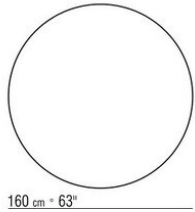

**Art. "23880-23881-23882-23883-23884"**  
not available with marble

**Tables with wood top h.73 cm, with marble top h.74 cm**

COD. 023883

COD. 023884

COD. 023880

COD. 023881

COD. 023882

COD. 023885