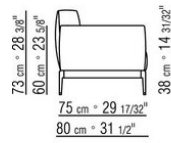

COD. 0264F3