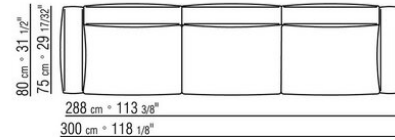

COD. 026498