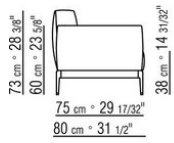

**Piping** in gros grain, available in all the colors on the sample board, for both fabric and leather covers

**The overall dimensions of the armrest and backrest are indicative**

COD. 0264F2

COD. 0264F3