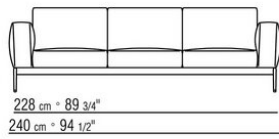

COD. 0264F4

COD. 026498