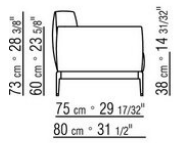

COD. 0264F4