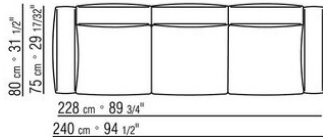

COD. 0264F4

COD. 026498