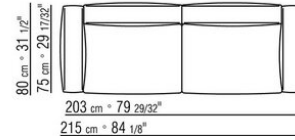

**Piping** in gros grain, available in all the colors on the sample board, for both fabric and leather covers

**The overall dimensions of the armrest and backrest are indicative**

COD. 0264F2

COD. 0264F3