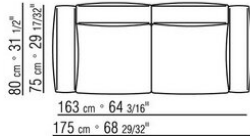

**Piping** in gros grain, available in all the colors on the sample board, for both fabric and leather covers

**The overall dimensions of the armrest and backrest are indicative**

COD. 0264F2

COD. 0264F3