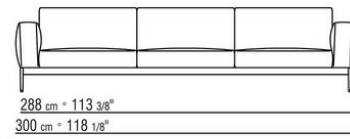

COD. 026498