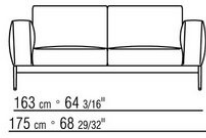

COD. 0264F2