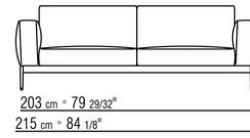

COD. 0264F3

COD. 026498